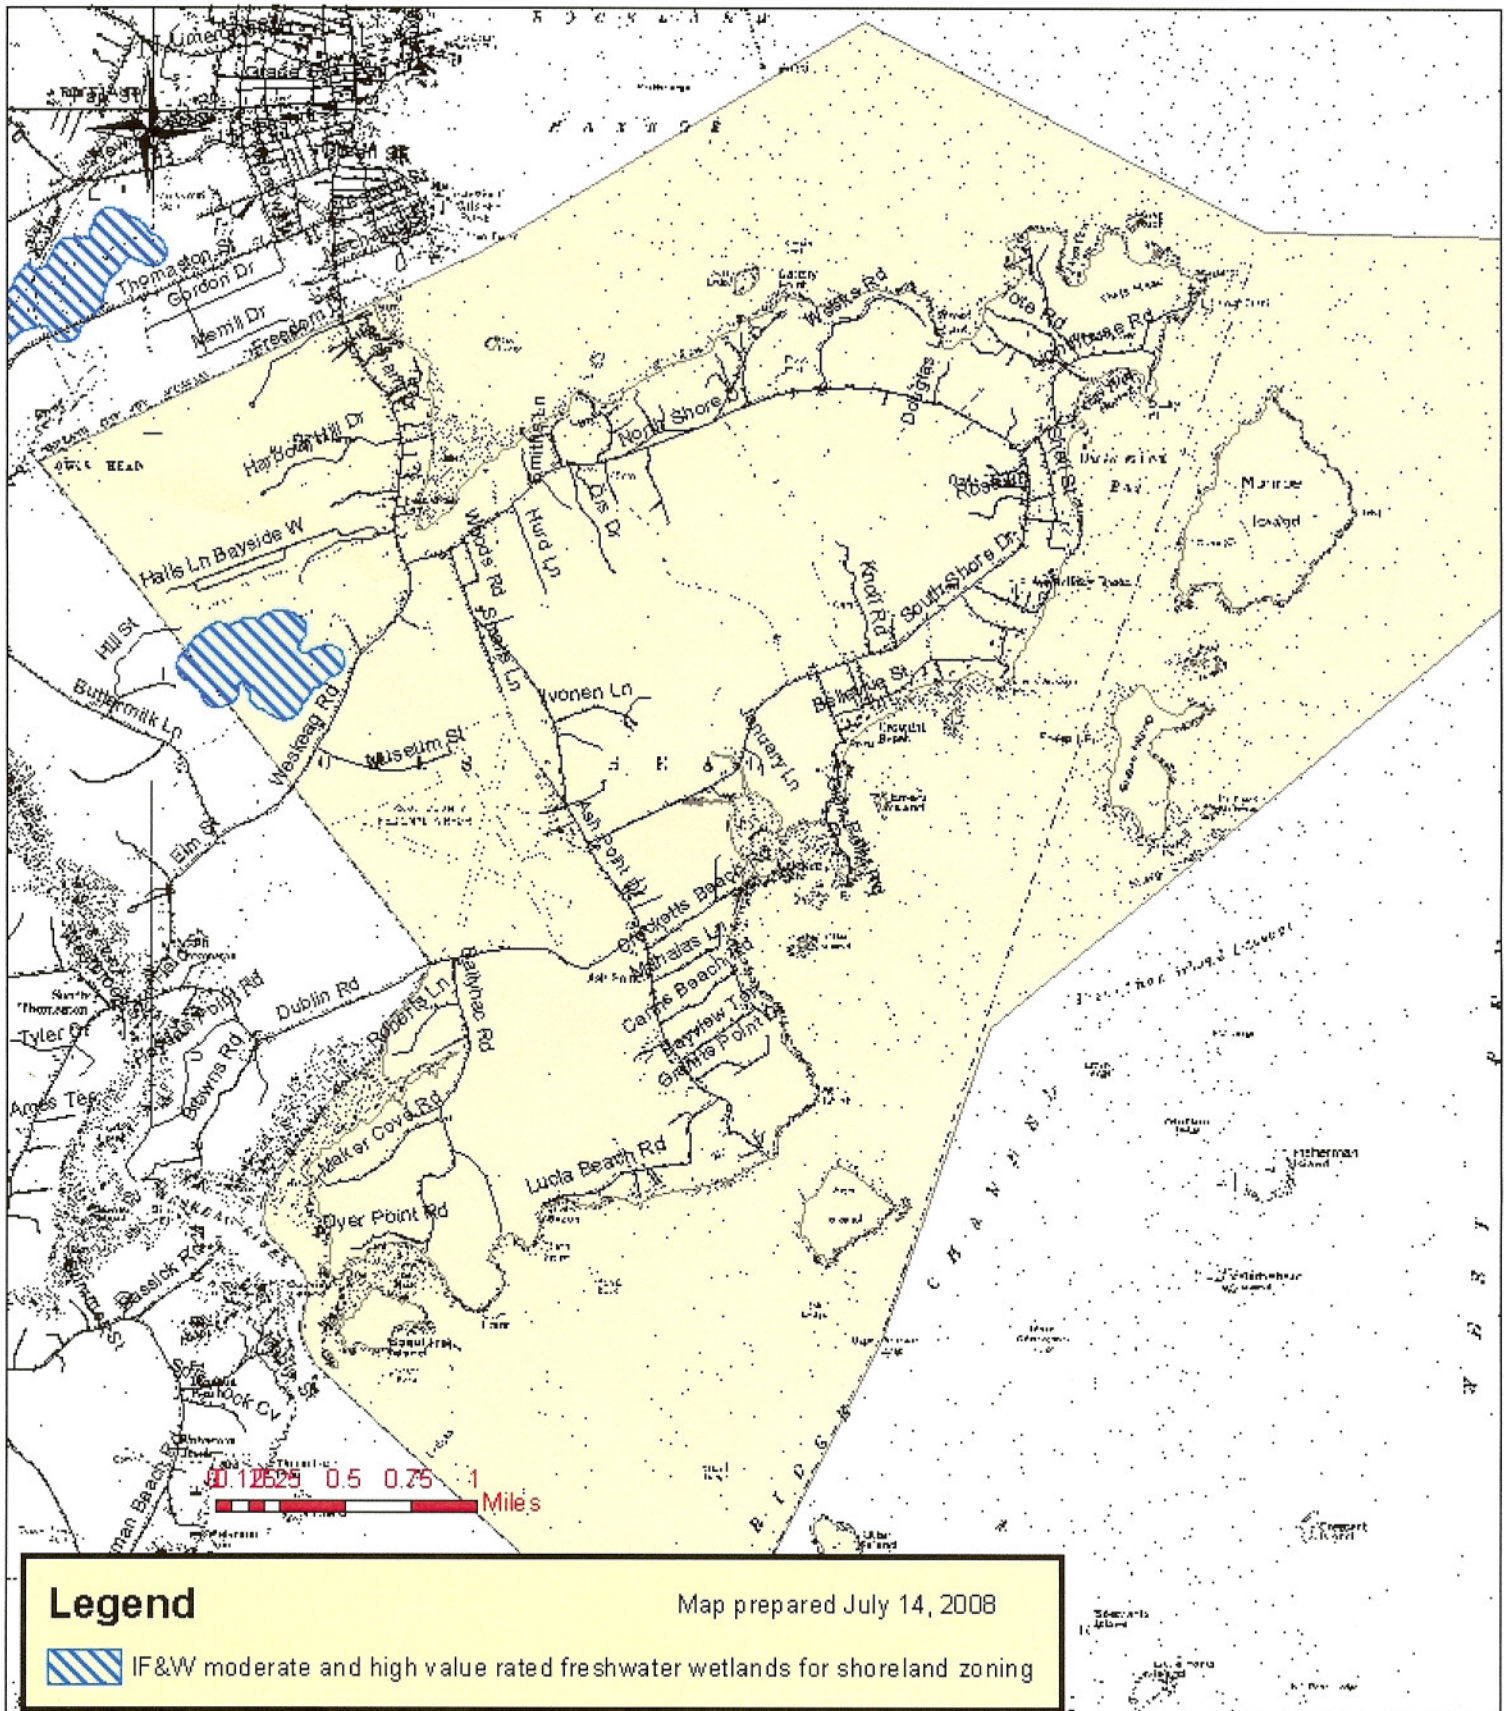

Town of Owls Head Moderate & High Value Freshwater Wetlands- Revised

This map shows only moderate and high value rated freshwater wetlands. Please note that low value and non-rated freshwater wetlands are still required to be zoned, as they have been since 1989.